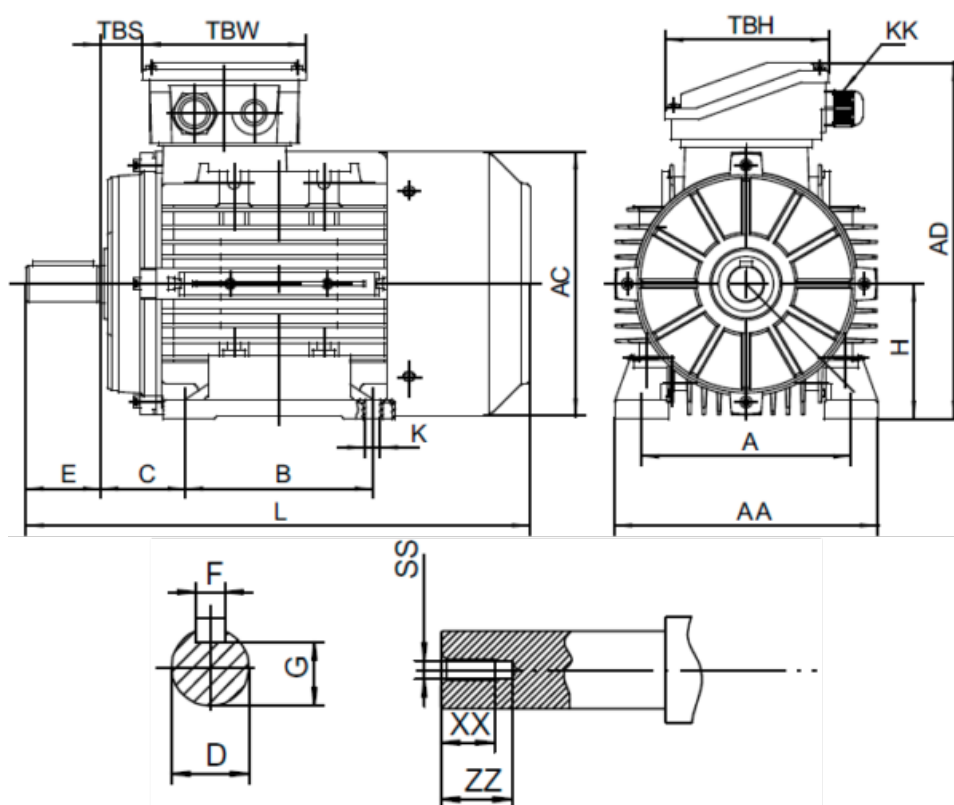

# Data Sheet

Article number: 25180185022240

Description: Kleedrive T3A 160L-2 18.5kw 2800 rpm UL/CSA  
3x400/690V 50 HZ IP55 B3 Eff=92,4%

## Measures

A = 254	F = 12	TBW = 148
AA = 314	G = 37	XX = 36
AC = Ø314	H = 160	ZZ = 45
AD = 391	KK = -	
B = 245	L = 660	
C = 108	SS = M16	
D = Ø42	TBH = 148	
E = 110	TBS = 64	